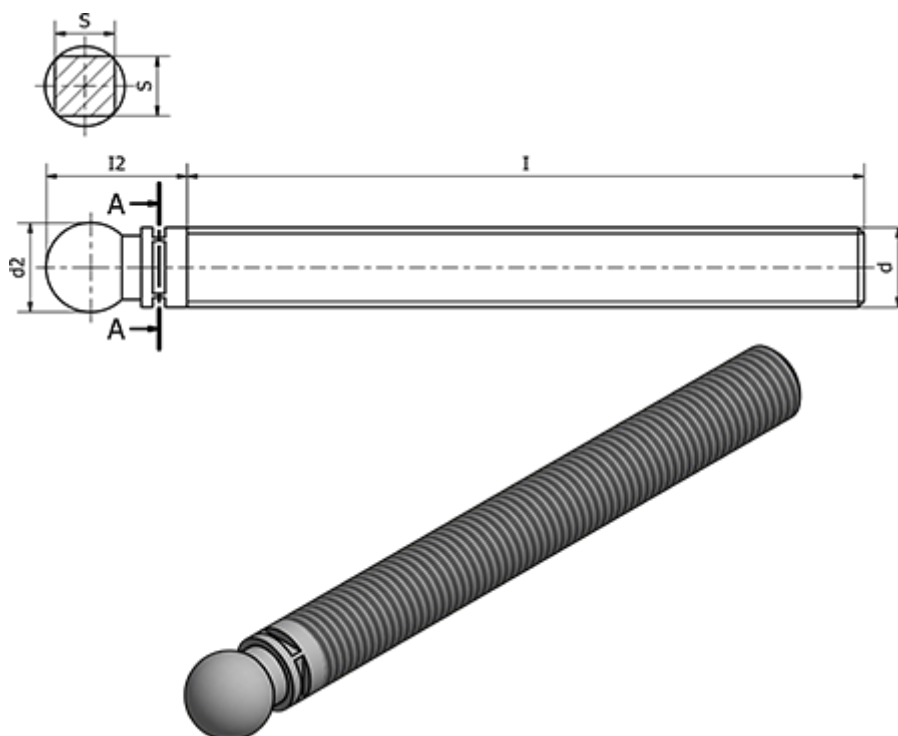

Article number: 2310322997

Description: E+G Stems Rustfast AISI 304
SMQ-14-SST-M24x210

Measures

Code	= 322997
d	= M24
d2	= 13.9
l	= 210
l2	= 24.7
S	= 18
Type	= SMQ-14-SST-M24x210
Weight in (g)	= 726